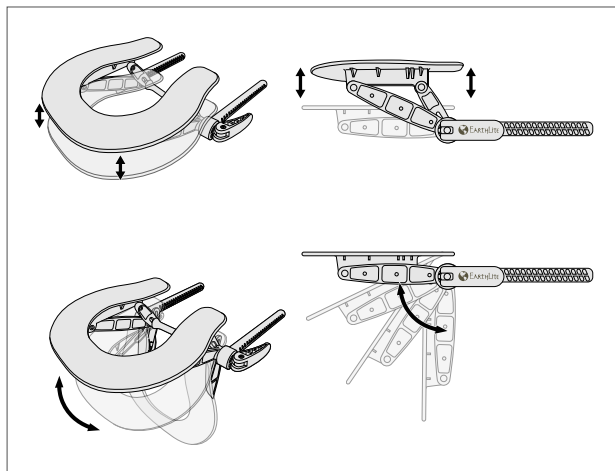

# DELUXE ADJUSTABLE™ PLATFORM

Our Deluxe Adjustable Platform is simple, easy to adjust, and compactly folds without sacrificing clients' comfort. In addition to tilting to any desired angle, our deluxe platform can be adjusted vertically to custom fit any client's body. The dowels measure 8" on center to fit Earthlite tables.

## Features:

- Single cam lever for easy angle and height adjustments and locks into place
- Folds compactly
- Fits 8" on center outlets

Adjustments of both angle and height for perfect positioning of clients for any type of treatment.

Fits 8" on center outlets

Folds compactly for convenient storage