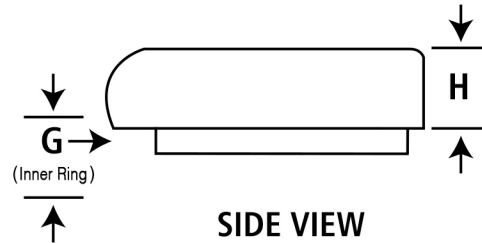

Elevated Toilet Seat Dimensions Chart

TALL-ETTE W/ARMS, 725891000

BOTTOM VIEW

SIDE VIEW

Item #	Description	A		B		C		D		E		F		G		H	
		Inches	CM	Inches	CM	Inches	CM	Inches	CM	Inches	CM	Inches	CM	Inches	CM	Inches	CM
725891000	Tall-Ette W/Arms	10	25.4	8	20.3	12	30.5	10	25.4	16	40.6	22½	57.2	1¾	4.4	4	10.2

Line drawing is a general representation and may not actually portray the shape of this specific toilet seat. Please refer to photo and dimensions chart for specific information on this model to determine compatibility of elevated toilet seat with your existing toilet seat bowl.