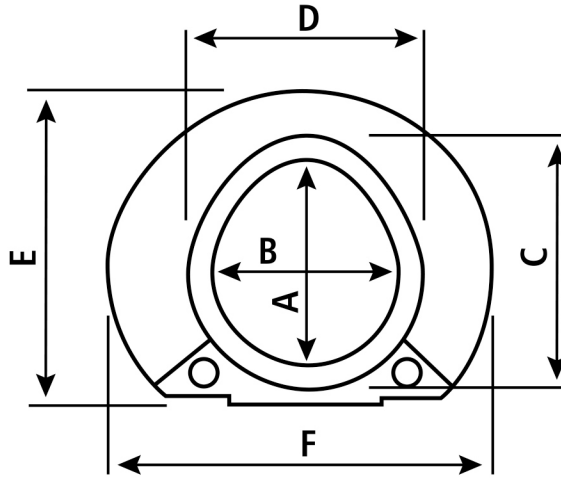

Elevated Toilet Seat Dimensions Chart

TALL-ETTE W/ARMS, 725891000

BOTTOM VIEW

SIDE VIEW

Item #	Description	A		B		C		D		E		F		G		H	
		Inches	CM	Inches	CM	Inches	CM	Inches	CM	Inches	CM	Inches	CM	Inches	CM	Inches	CM
725891000	Tall-Ette W/Arms	10	25.4	8	20.3	12	30.5	10	25.4	16	40.6	22½	57.2	1¾	4.4	4	10.2

Line drawing is a general representation and may not actually portray the shape of this specific toilet seat. Please refer to photo and dimensions chart for specific information on this model to determine compatibility of elevated toilet seat with your existing toilet seat bowl.