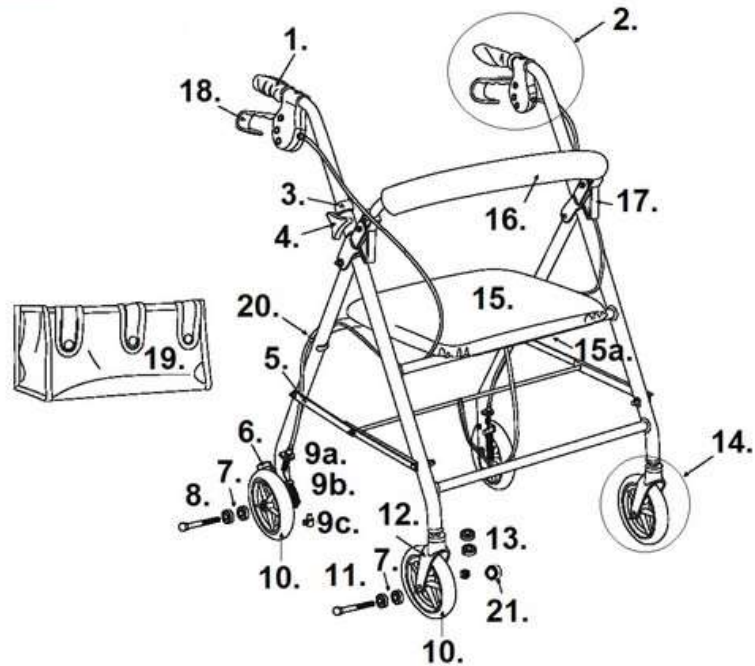

726 & R726

- | | |
|--|---|
| 1. Handgrip- 9501S72602 | 13. Fork Stem Bearing- STDS1060 |
| 2. Handlebar Assembly Left- 9501S72605L
Handlebar Assembly Right- 9501S72605R
Handlebar Assembly Left- 9520H72605L [3]
Handlebar Assembly Right- 9520H72605R [3]
(inc. Brake, Grip & Handle Bar) | 14. Fork-Caster Assy. 1S Serial #- [2]
Fork-Caster Assy. 2M, 9H & 20H Serial #- 9502M72601
Fork-Caster Assy.1P Serial #- 9501P72601 |
| 3. Anti-Rattler- 950300169901 | 15. Seat- 9501S72604
Seat- 9520H72604 [3] |
| 4. Height Adj. Knob- 10208KN | 15a. Seat Brackets 1S Serial #- 950340059901
Seat Brkts. 2M, 1P, 20H & 9H S/N- 950340059901-2M |
| 5. Folding Hinge Assembly- 9501S72609 | 16. Backrest Red- [1]
Backrest Blue- [1]
Backrest Black- 9501S726BK
[1] Stock is gone use 9501S726BK |
| 6. Wheel Lock Right- 9501S7261R
Wheel Lock Left- 9501S7261L | 17. Backrest Pivot Bracket- 9501S72603 |
| 7. Wheel Bearing- 9500002211 | 18. Hand Brake with Cable- 9501S72607
Hand Brake with Cable- 9520H72607L [3]
Hand Brake with Cable- 9520H72607R [3] |
| 8. Rear Axle- 9501A79506-2M | 19. Tote Bag- 9505W1026120 |
| 9a. Cable Adjuster- 9500001232 | 20. Frame Clip- 10208C |
| 9b. Spring- 9501S72616 | 21. Axle Cap- 950330149901 |
| 9c. Cable Fastener- 9500004101 | [2] These parts are no longer be available. |
| 10. Wheel- 9501S72600 | [3] 20H serial number |
| 11. Front Axle- STDS2A3423 | |
| 12. Fork Assembly 1S Serial #- [2]
Fork Assembly 2M, 9H & 20H Serial #- 9502M72610
Fork Assembly 1P Serial #- 9501P72610 | |